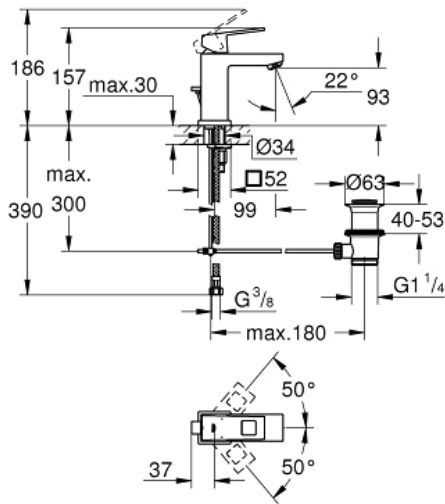

EUROCUBE
Single-lever basin mixer 1/2" S-
Size

MODEL # 2312700E

Pure Freude
an Wasser

Product Description:

EUROCUBE

Single-lever basin mixer 1/2"

S-Size

Standard Specification:

single hole installation

metal lever

GROHE SilkMove 28 mm ceramic cartridge

temperature limiter

GROHE StarLight chrome finish

GROHE EcoJoy SpeedClean mousseur 5.7 l/min

GROHE QuickFix Plus installation system

pop-up waste set 1 1/4"

flexible connection hoses

Color:

□ 2312700E chrome