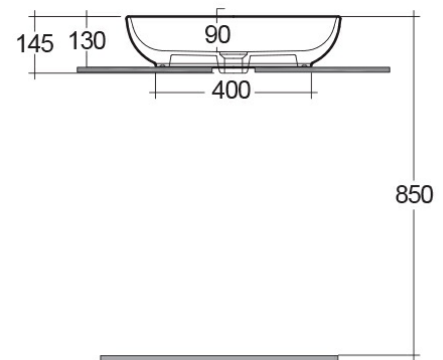

RAK-Harmony-Moon

Wash basin | Counter Top

RAK
CERAMICS

Technical specifications

Dimensions:	350 x 550 mm
Weight:	9 Kg
Color:	Alpine White, Ivory
Shape of basin:	Oval
Suites:	RAK-HARMONY-MOON

Dimensions: All measurements are in millimeters and are subject to normal manufacturing variations.
Note: Due to a continuing development programme to improve design and performance, the manufacturer reserves all rights to vary specifications without prior information.
Please note accessories are for photographic use only.