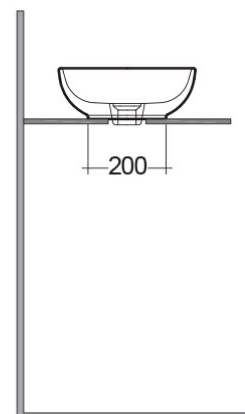

RAK-Harmony-Moon

Wash basin | Counter Top

RAK
CERAMICS

Technical specifications

Dimensions:	350 x 550 mm
Weight:	9 Kg
Color:	Alpine White, Ivory
Shape of basin:	Oval
Suites:	RAK-HARMONY-MOON

Dimensions: All measurements are in millimeters and are subject to normal manufacturing variations.
Note: Due to a continuing development programme to improve design and performance, the manufacturer reserves all rights to vary specifications without prior information.
Please note accessories are for photographic use only.