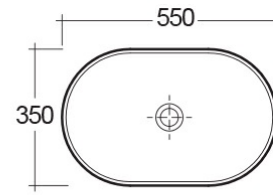

RAK-Harmony-Moon

Wash basin | Counter Top

RAK
CERAMICS

Technical specifications

Dimensions:	350 x 550 mm
Weight:	9 Kg
Color:	Alpine White, Ivory
Shape of basin:	Oval
Suites:	RAK-HARMONY-MOON

Dimensions: All measurements are in millimeters and are subject to normal manufacturing variations.
Note: Due to a continuing development programme to improve design and performance, the manufacturer reserves all rights to vary specifications without prior information.
Please note accessories are for photographic use only.