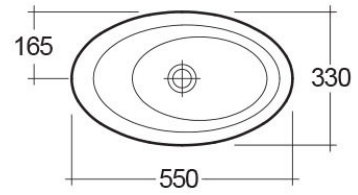

### Technical specifications

Dimensions: 550 x 330 mm

Weight: 6 Kg

Color: Alpine White

Shape of basin: Oval

Overflow hole: yes

Suites: [RAK-INFINITY](#)

Code	Name
INF102AWHA	INFINITY WASH BASIN 55CM

Dimensions: All dimensions in mm tolerance +5% for below 200mm and +3% for above 200mm.

Note: Due to a continuing development programme to improve design and performance, the manufacturer reserves all rights to vary specifications without prior information.