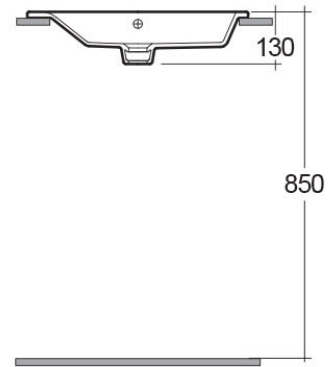

### Technical specifications

Dimensions: 550 x 330 mm

Weight: 6 Kg

Color: Alpine White

Shape of basin: Oval

Overflow hole: yes

Suites: [RAK-INFINITY](#)

Code	Name
INF102AWHA	INFINITY WASH BASIN 55CM

Dimensions: All dimensions in mm tolerance +5% for below 200mm and +3% for above 200mm.

Note: Due to a continuing development programme to improve design and performance, the manufacturer reserves all rights to vary specifications without prior information.