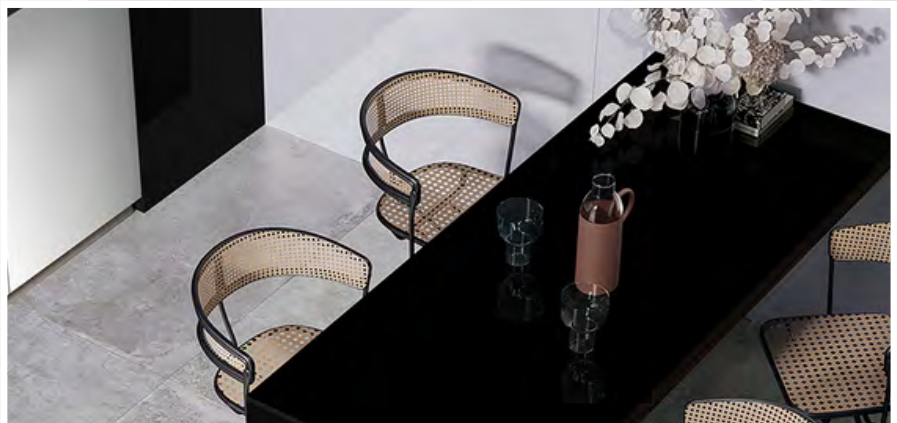

OFFRES VALABLES À PARTIR
DU 12 AU 14 AVRIL 2024

Batimex se réserve le droit de limiter la quantité vendue à chaque client. Photos non contractuelles. Prix incluant TVA. Tous les prix et offres sont valables sauf en cas d'erreur d'impression. Jusqu'à épuisement du stock.

Credit facilities
CIM & Rogers Capital