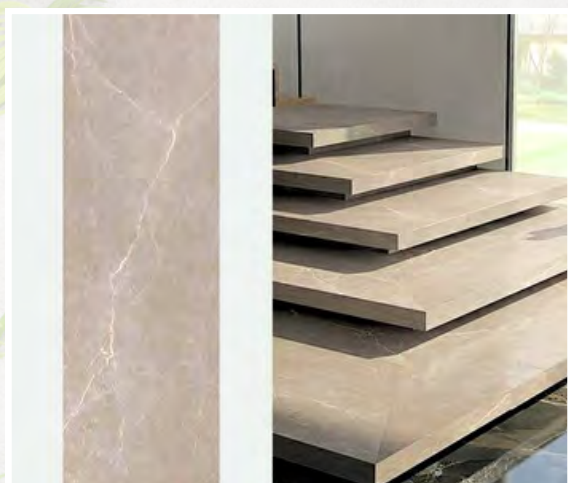

**Sintered Stone Normal
Body Matt Cather Grey
800x2,620x15mm**

QUFSE802615406A

Rs 11,990