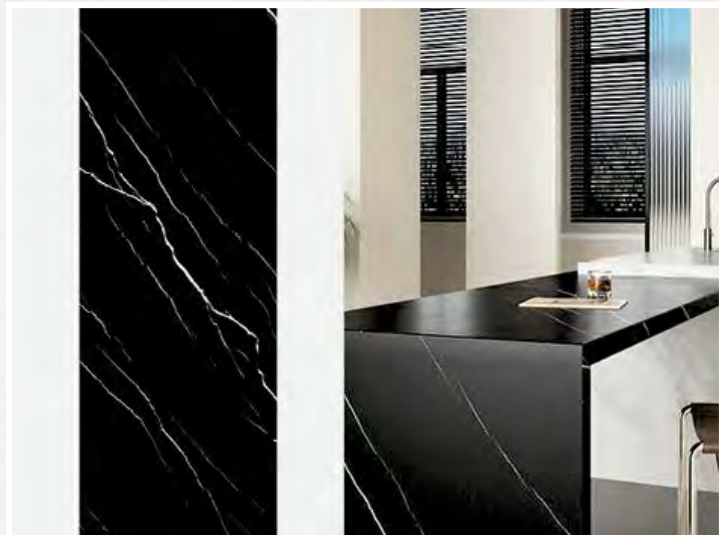

Credit facilities
CIM & Rogers Capital

SALON DU DÉSTOCKAGE

SINTERED STONE FREE INSTALLATION

**Sintered Stone Normal
Body Matt Bermuda Black
800x2,620x15mm**

QUFSE802615801B

Rs 11,990

**Sintered Stone Normal
Body Matt Bulgarian Grey
800x2,620x15mm**