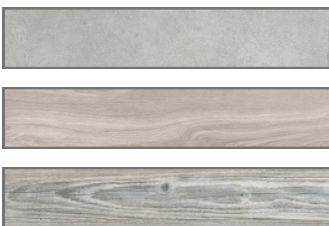

TFTAUMUSORGSAND

20X75CM

Price per unit
~~Rs 180~~

Rs 135

Also available in

Canova White

TFTAUMUSCANOWHI

60X60CM