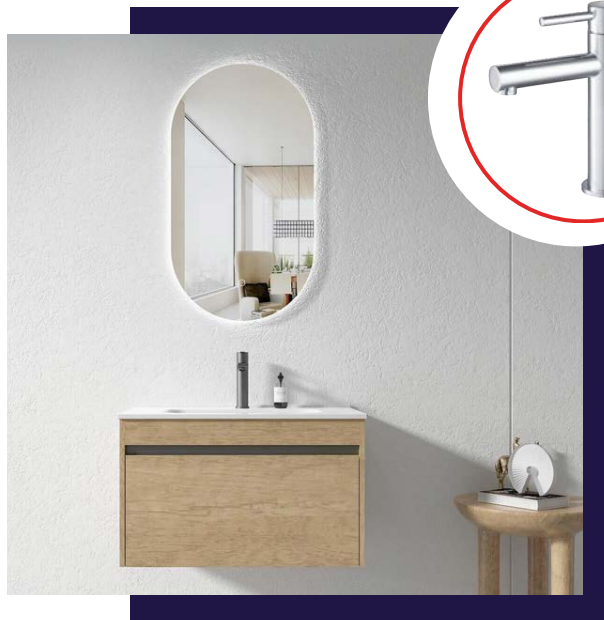

BATHROOM + GIFTS FURNITURE COMBO

Vanity Set 600mm & Led Mirror

FNEME620939

Rs 714 X 30 Months

Rs 17,990

Vanity Set 600mm & Led Mirror

FNEMENGW-600

Rs 1,807 X 30 Months

Rs 19,990

Vanity Set 800mm & Led Mirror

FNEMENGW-800

Rs 882 X 30 Months

Rs 21,990

Vanity Set 800mm & Led Mirror

FNEME8250-800

Rs 882 X 30 Months

Rs 21,990

**OFFRES VALABLES DU
24 AU 28 AVRIL 2024**

Batimex se réserve le droit de limiter la quantité vendue à chaque client. Photos non contractuelles. Prix incluant TVA. Tous les prix et offres sont valables sauf en cas d'erreur d'impression. Jusqu'à épuisement du stock.

**Credit facilities
CIM & Rogers Capital**