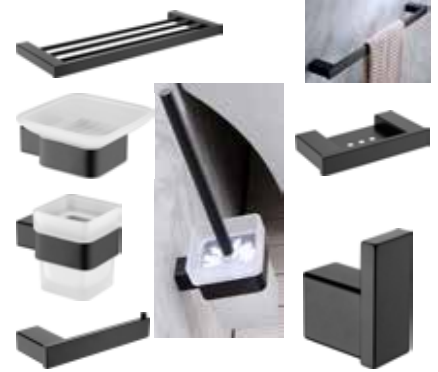

RS 790

Wall Drain

STAQUATBT0001MB

~~Rs 2,290~~

RS 1,690

Bathroom Set

SAEMEBA5000BK-8

~~Rs 6,490~~